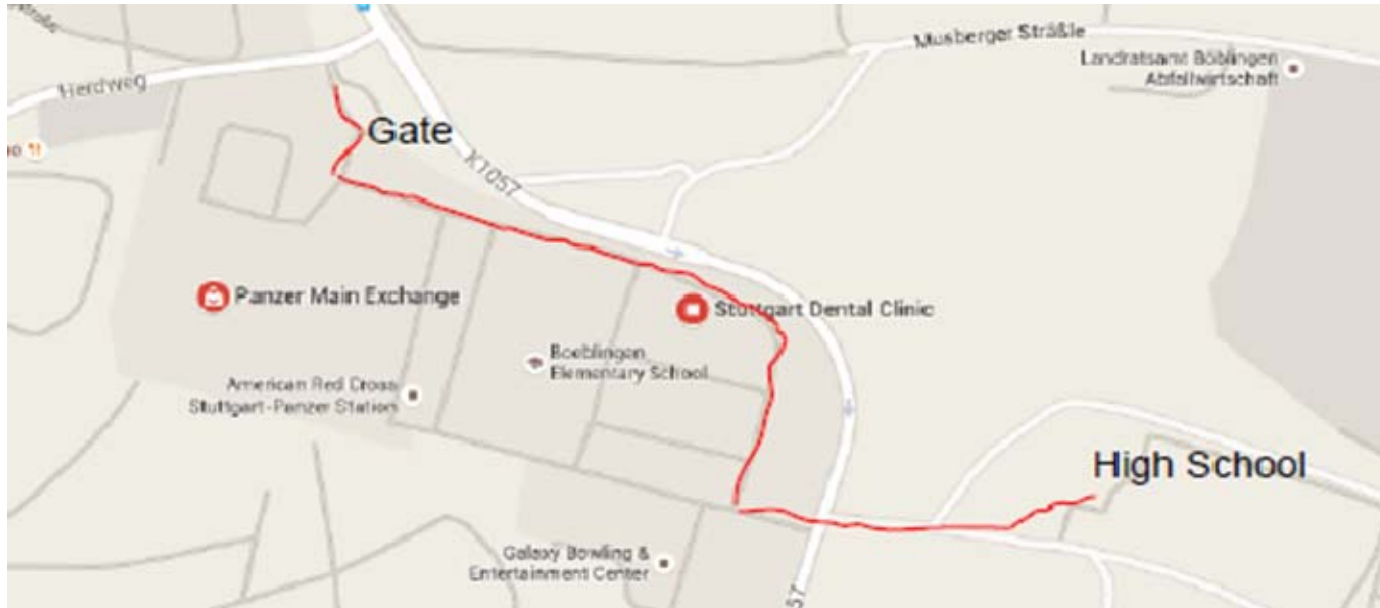

## **Stuttgart High School: Site of OEC Instructor Clinic**

### **OUR German address:**

Stuttgart High School  
Panzer Kaserne Geb. 3080  
Panzerstr, 71032 Boeblingen

Enter the main gate at the intersection of Panzerstrasse and Herdweg. Go left when you go through gate. Take the next available left. That will take you through the tunnel to the high school. There is a map below. We will be meeting on the second floor in room 1.96.2 (look for the swiss flag)

## **FOOD OPTIONS**

Food Court: a 10 minute walk from the High School, open until 1900.

Bowling Alley: a 5 minute walk from the High School, open until 2400.

DEFAC: a 10-15 minute walk from the High School, only open weekdays for breakfast and lunch.